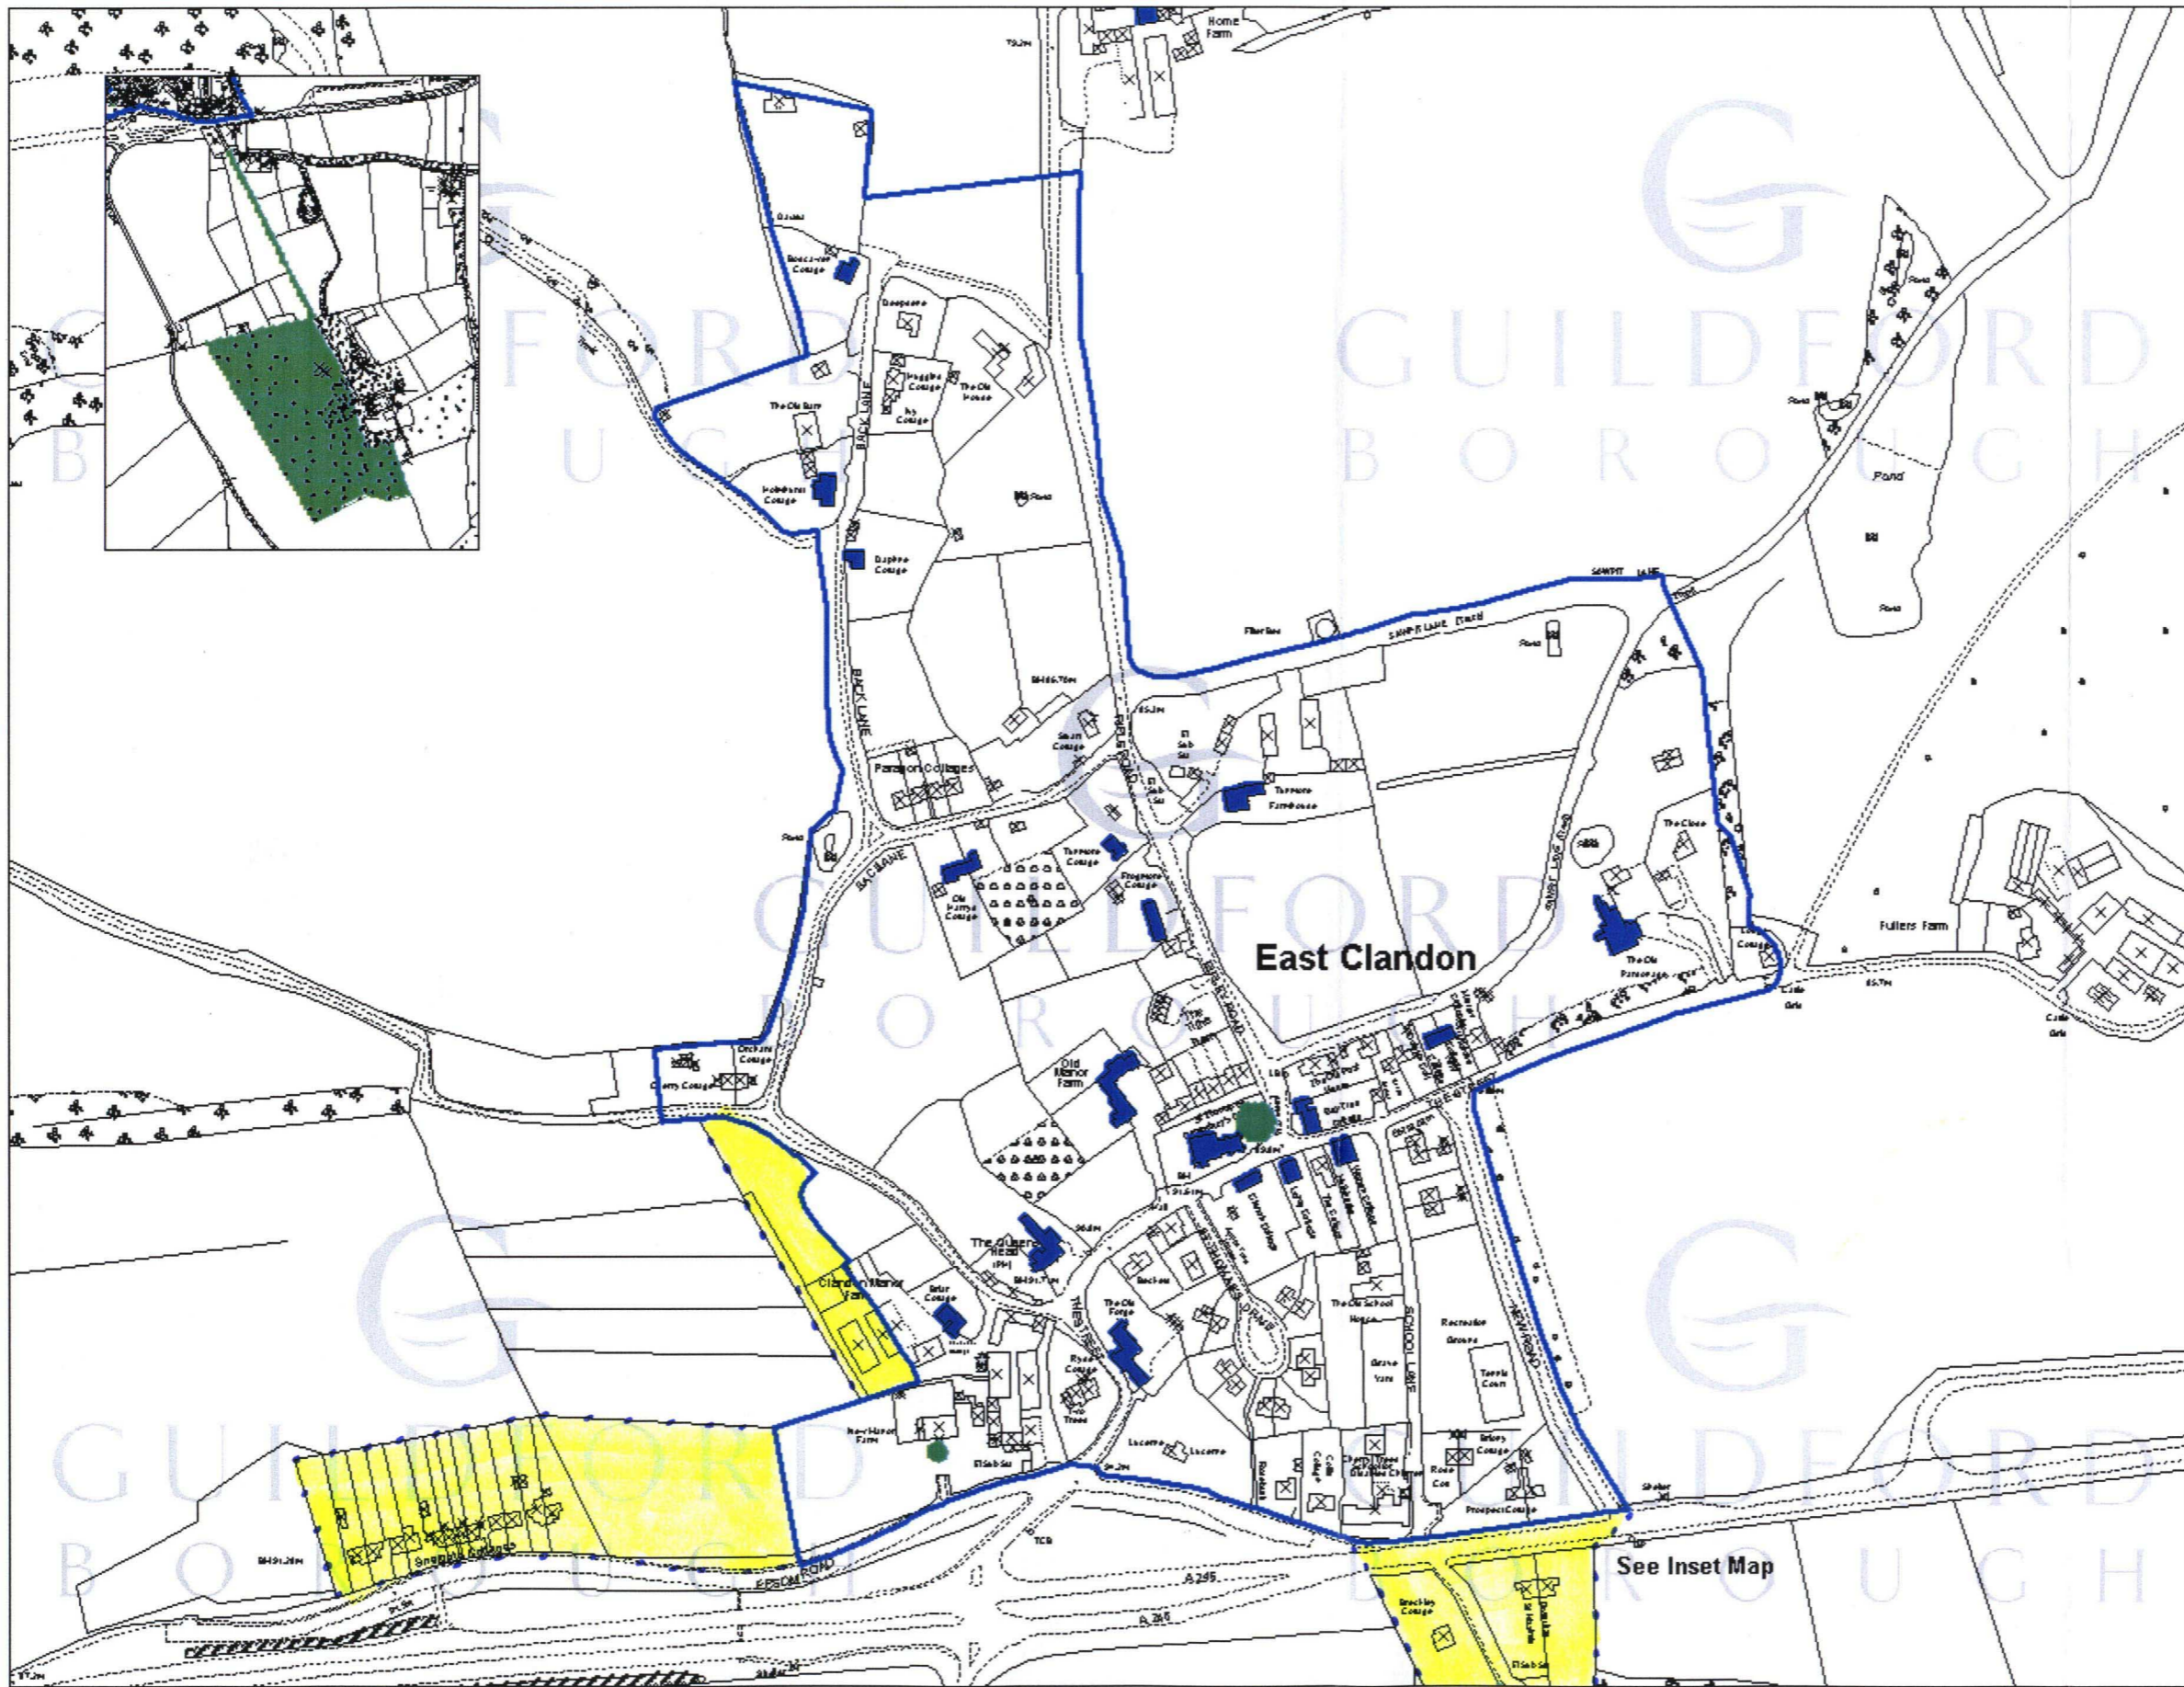

East Clandon Conservation Area

- Legend**
- Conservation Area (as existing)
 - Conservation Area (as proposed)
 - Listed Buildings
 - Listed Buildings
 - Tree Preservation Orders

"This map is reproduced from Ordnance Survey material with the permission of Ordnance Survey on behalf of the Controller of Her Majesty's Stationery Office. Crown Copyright. Unauthorized reproduction infringes Crown Copyright and may lead to prosecution or civil proceedings.
 Guildford Borough Council
 Licence No. 100015625, 2004"
 Copyright GBC 2005

Print Date: 16/03/2005

Not To Scale

See Inset Map